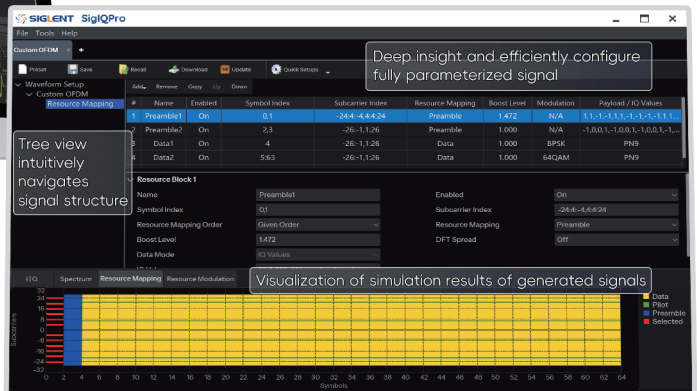

SigIQPro

PC Waveform Signal Generation

SIMPLE AND FAST SIGNAL GENERATION

SigIQPro is a flexible PC-based signal generation software that takes signal generation to a whole new level. SIGLENT instruments and SigIQPro signal generation software integrate simulation, design and test to easily meet the needs of users at all stages of design, R&D, and production.

**TRY BEFORE
YOU BUY!**

30 free trials for each feature

A COMPREHENSIVE TESTING SOLUTION

Bluetooth

- Create signals for BR, EDR, LE specifications
- Support 2 Ms/s symbol rate for higher data rate
- Basic and enhanced data rate modulated data streams
- Fully-coded Bluetooth packets with 2-DHX, 2-EVx, 3-DHX, and 3-EVx packet types

IoT (Internet of Things)

- A principally outdoor, low data rate wireless network
- Typically employ mesh or peer-to-peer multi-hop technology to communicate with an access point
- Create signals for IEEE 802.15.4 SUN FSK and for IEEE 802.15.4 SUN OFDM specifications
- Create signals for IEEE 802.15.4 O-QPSK / BPSK ZigBee and ITU-T G.9959 FSK / GFSK Z-Wave specifications