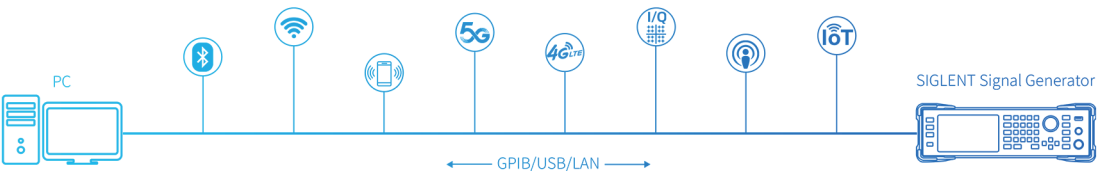

SigIQPro

PC Waveform Signal Generation

SIMPLE AND FAST SIGNAL GENERATION

SigIQPro is a flexible PC-based signal generation software that takes signal generation to a whole new level. SIGLENT instruments and SigIQPro signal generation software integrate simulation, design and test to easily meet the needs of users at all stages of design, R&D, and production.

**TRY BEFORE
YOU BUY!**

30 free trials for each feature

A COMPREHENSIVE TESTING SOLUTION

Bluetooth

- Create signals for BR, EDR, LE specifications
- Support 2 Ms/s symbol rate for higher data rate
- Basic and enhanced data rate modulated data streams
- Fully-coded Bluetooth packets with 2-DHX, 2-EVx, 3-DHX, and 3-EVx packet types

IoT (Internet of Things)

- A principally outdoor, low data rate wireless network
- Typically employ mesh or peer-to-peer multi-hop technology to communicate with an access point
- Create signals for IEEE 802.15.4 SUN FSK and for IEEE 802.15.4 SUN OFDM specifications
- Create signals for IEEE 802.15.4 O-QPSK / BPSK ZigBee and ITU-T G.9959 FSK / GFSK Z-Wave specifications