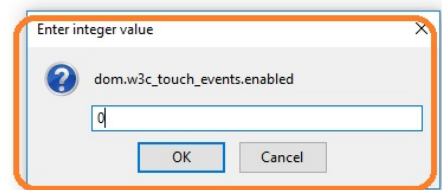

Firefox about:config

Search: dom.w3c

Preference Name	Status	Type	Value
dom.w3c_pointer_events.dispatch_by_pointer_messages	default	boolean	false
dom.w3c_pointer_events.enabled	default	boolean	true
dom.w3c_pointer_events.implicit_capture	default	boolean	false
dom.w3c_touch_events.enabled	default	integer	2

<https://superuser.com/questions/698078/how-to-turn-off-firefoxs-responsive-designs-touch-simulator>