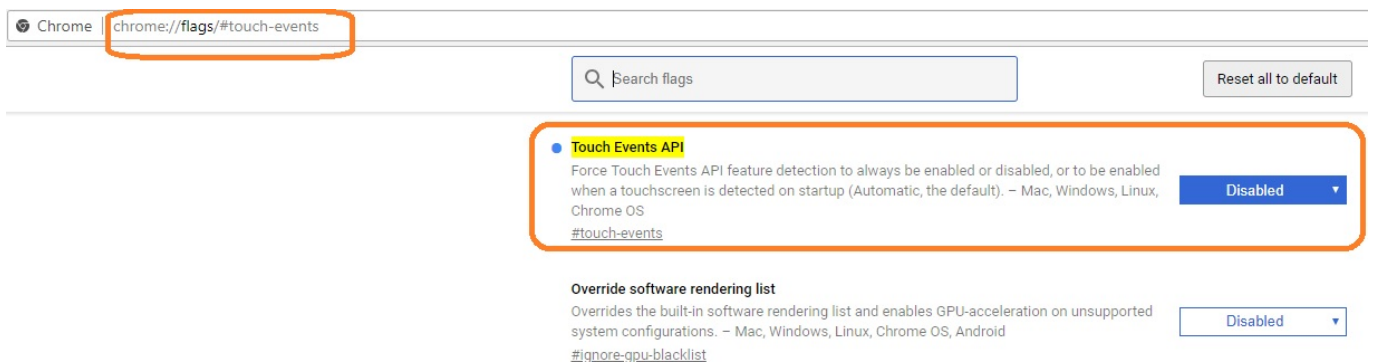

Web browser buttons are not functioning/do not click with Google Chrome or Firefox

August 08, 2018

Some of our products, including the SVA1015X spectrum analyzer/VNA have an onboard webpage that enables remote device configuration and control using nothing more than a web browser and a LAN connection.

Some settings in the browser can leave these on-screen buttons non-functional. An icon appears on the computer display and it can be moved using the mouse, but none of the buttons can be clicked. This is especially true for computers that can be configured as tablets or have a touchscreen.

If you are using Chrome and are having trouble with non-functioning buttons on the touchscreen, here are some steps that may help:

- Open `chrome://flags/#touch-events`
- Set Touch Events API to Disabled

For Firefox, try this:

- Open a Firefox browser window
- Type `about:config` in the address bar
- enter `dom.w3c` as the filter term
- Select `dom.w3c_touch_events.enabled` and change the value to 0