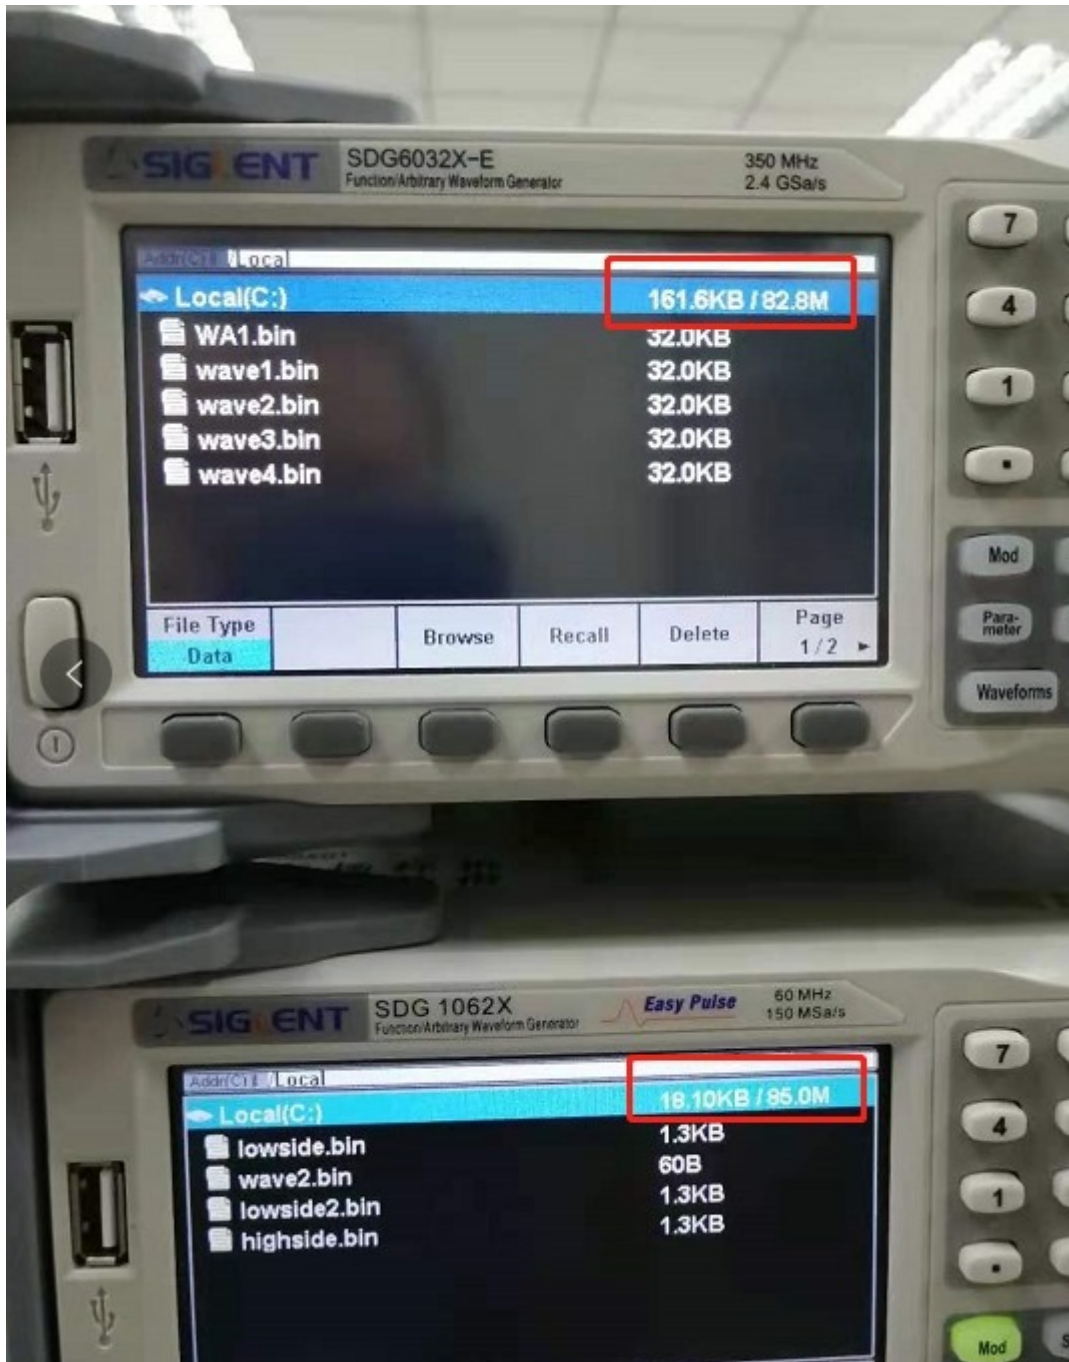

How to check available internal memory?

July 29, 2021

Simply access the Save/Recall menu for the instrument in question and select Local.

The menu will show used/total amounts.

Here, the SDG6X has approximately 83 MB and the SDG1X has 85 MB of memory: