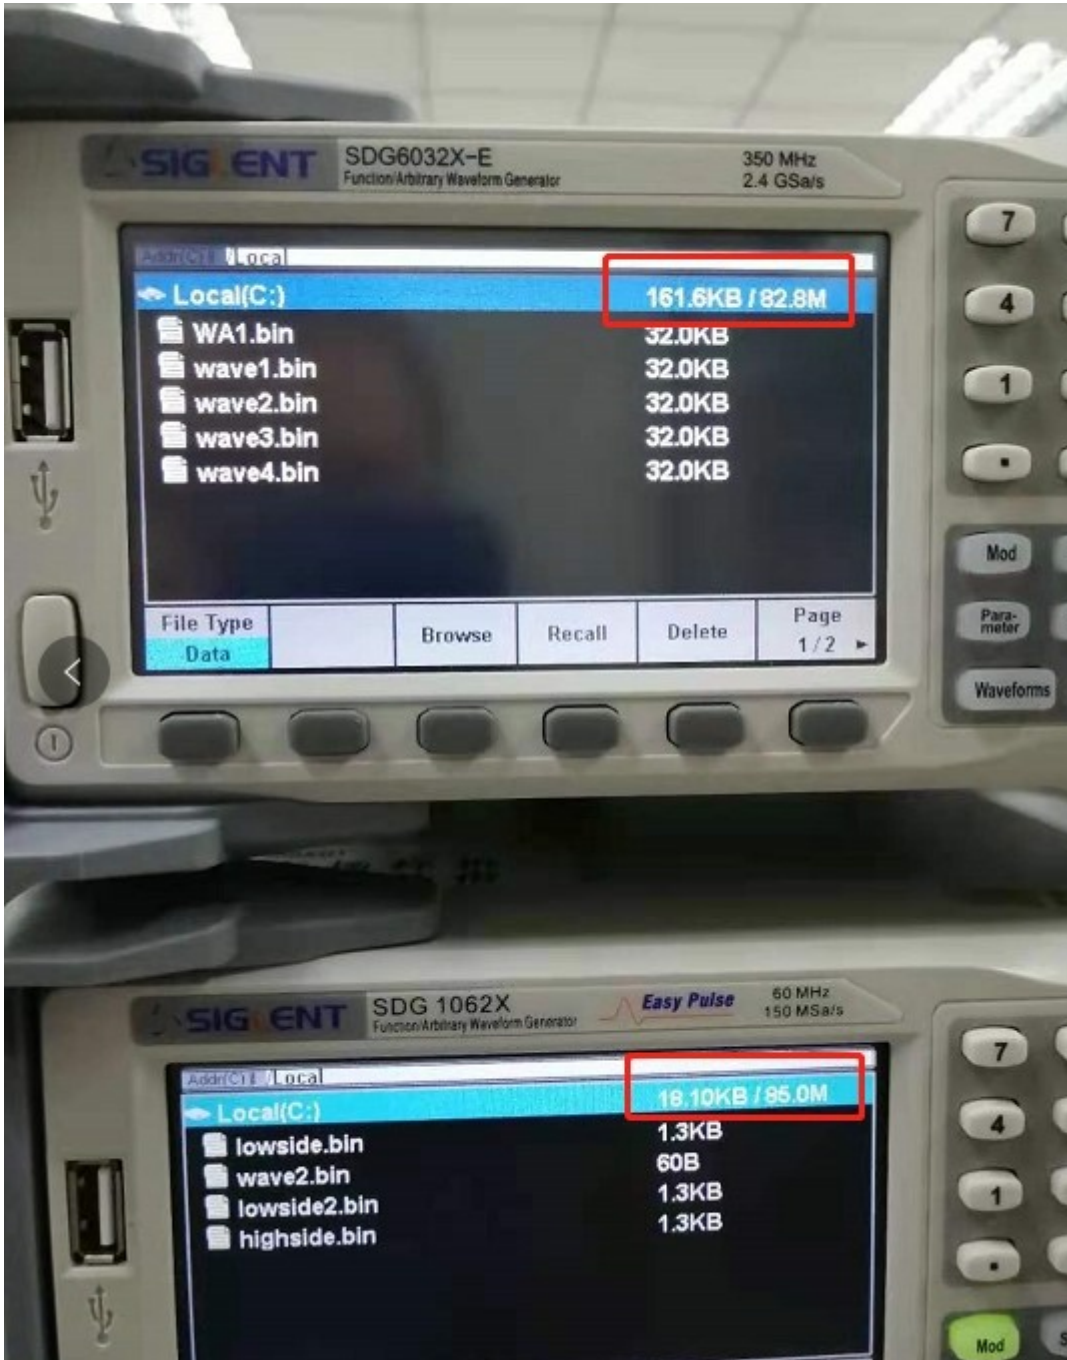

How to check available internal memory?

July 29, 2021

Simply access the Save/Recall menu for the instrument in question and select Local.

The menu will show used/total amounts.

Here, the SDG6X has approximately 83 MB and the SDG1X has 85 MB of memory: