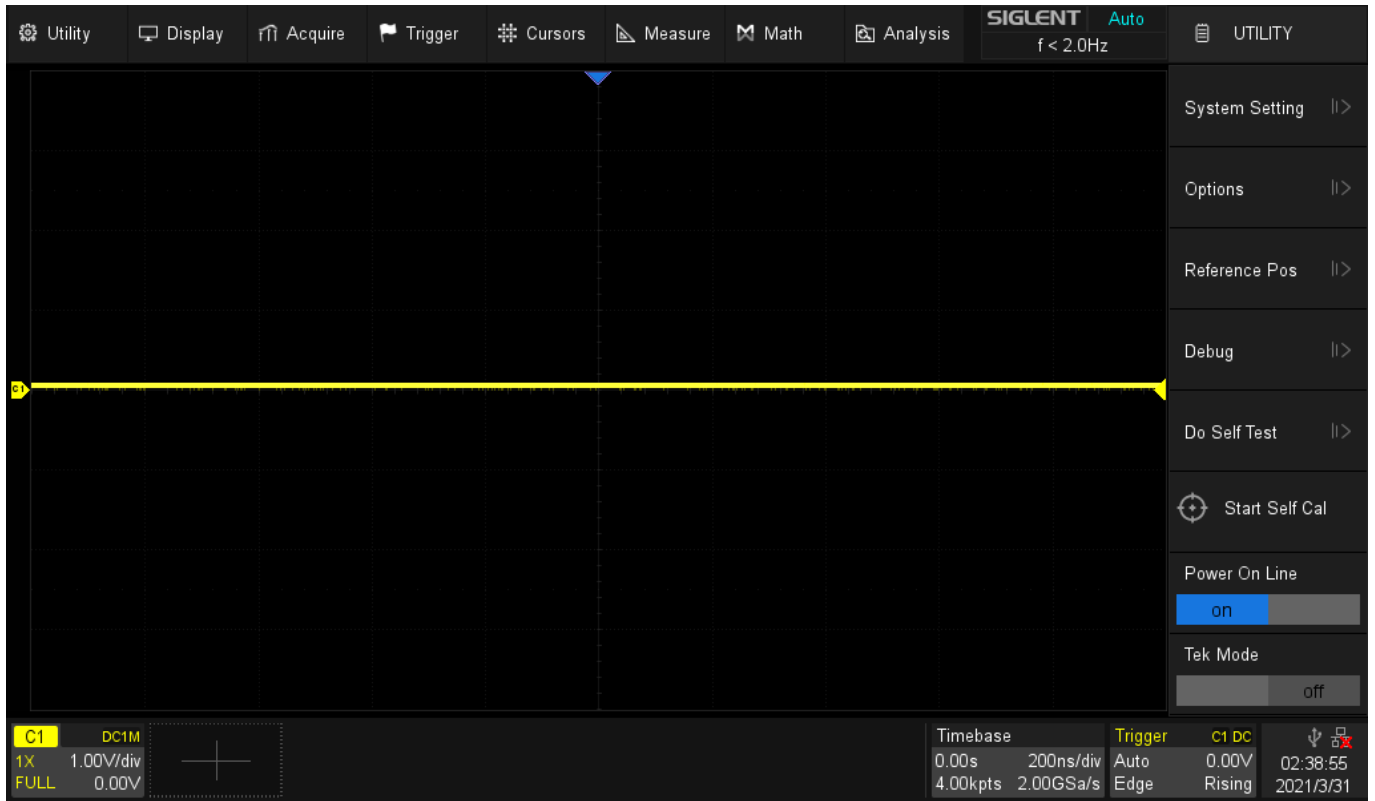

How to check SDS2000X Plus/HD Options

March 31, 2021

Press Utility:

Press Options:

Items listed as Temporary are trials/demos and will list the number of activations/trials left.

Items listed with Permanent have been activated permanently.