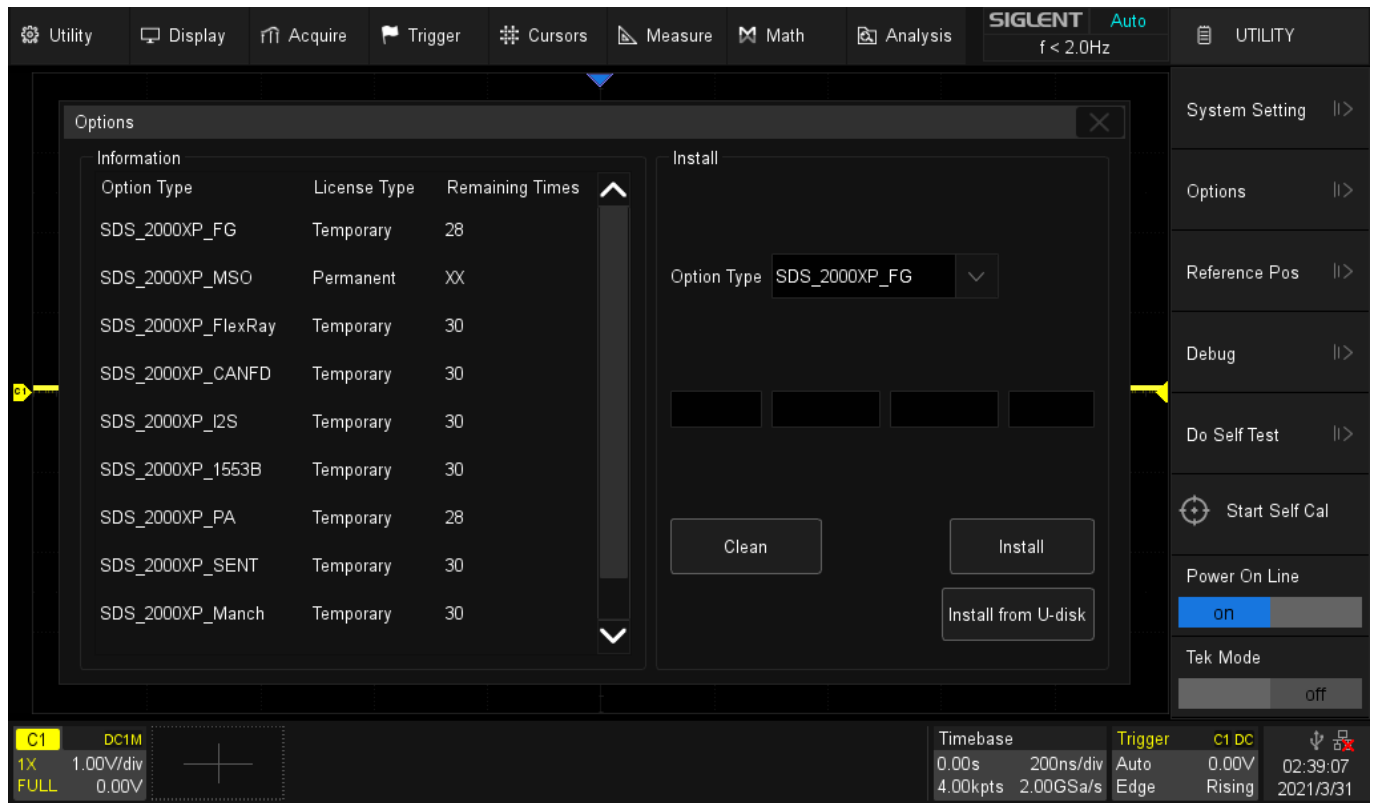

How to check SDS2000X Plus/HD Options

March 31, 2021

Press Utility:

Press Options:

Items listed as Temporary are trials/demos and will list the number of activations/trials left.

Items listed with Permanent have been activated permanently.