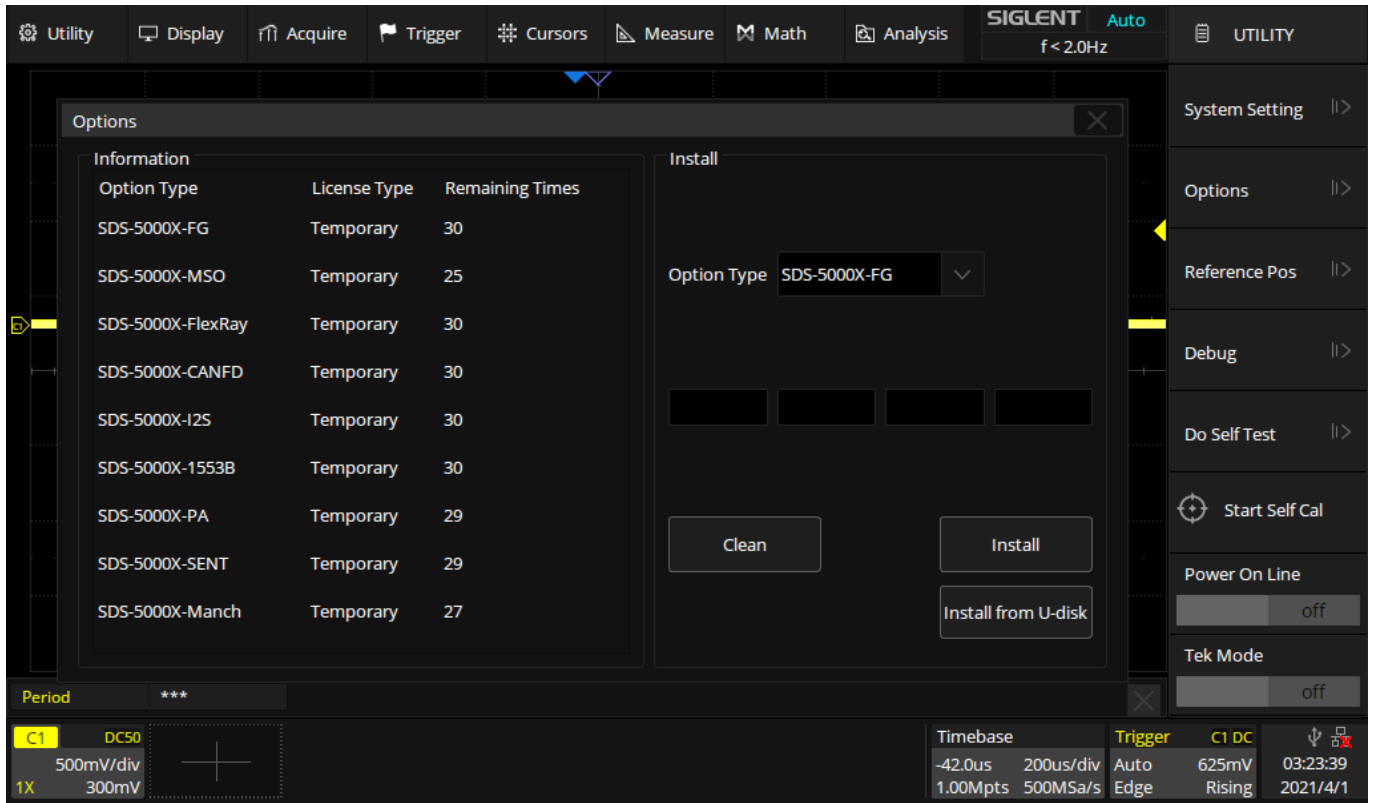

How to check SDS5000X Installed Options

March 31, 2021

Press Utility:

Press Options:

Items listed as Temporary are trials/demos and will list the number of activations/trials left.

Items listed with Permanent have been activated permanently.