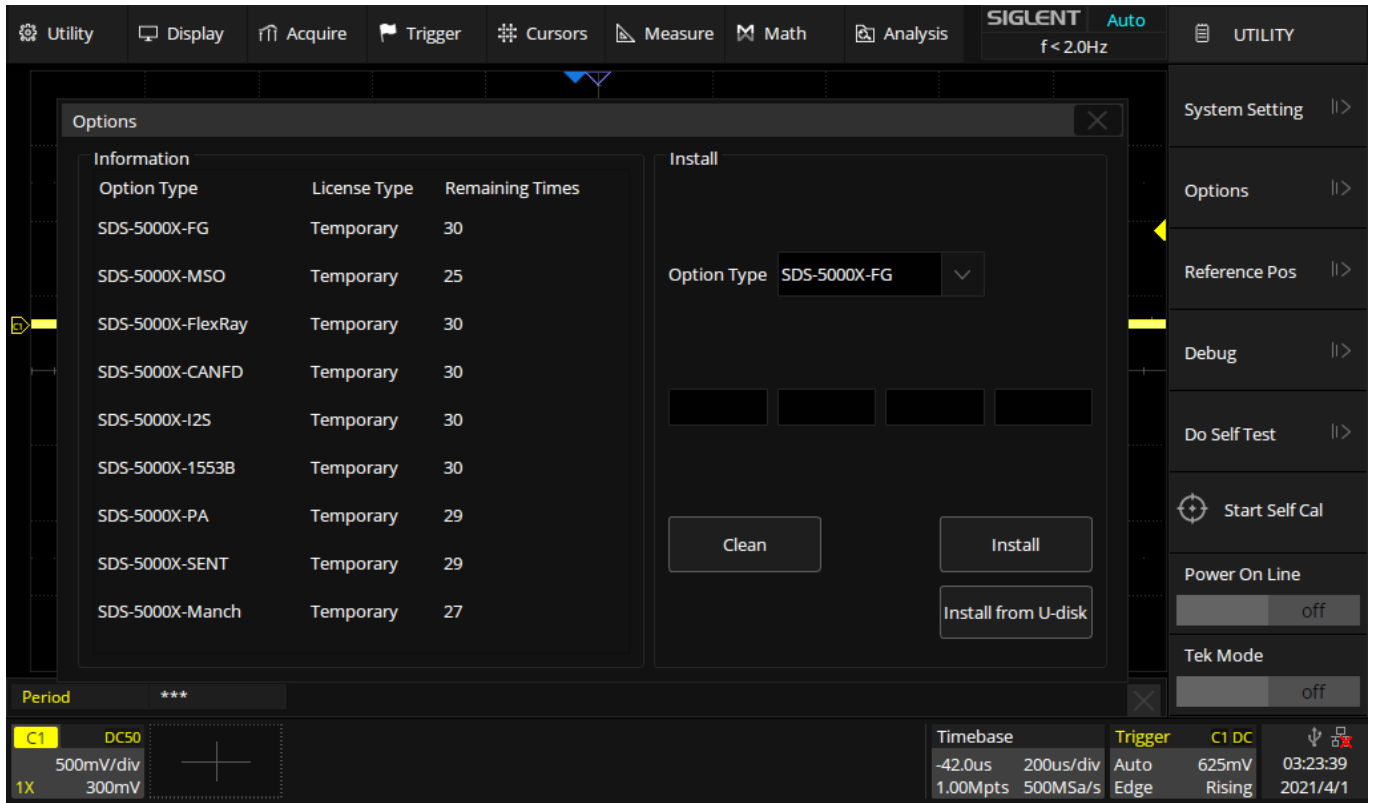

# How to check SDS5000X Installed Options

March 31, 2021

Press Utility:

Press Options:

Items listed as Temporary are trials/demos and will list the number of activations/trials left.

Items listed with Permanent have been activated permanently.