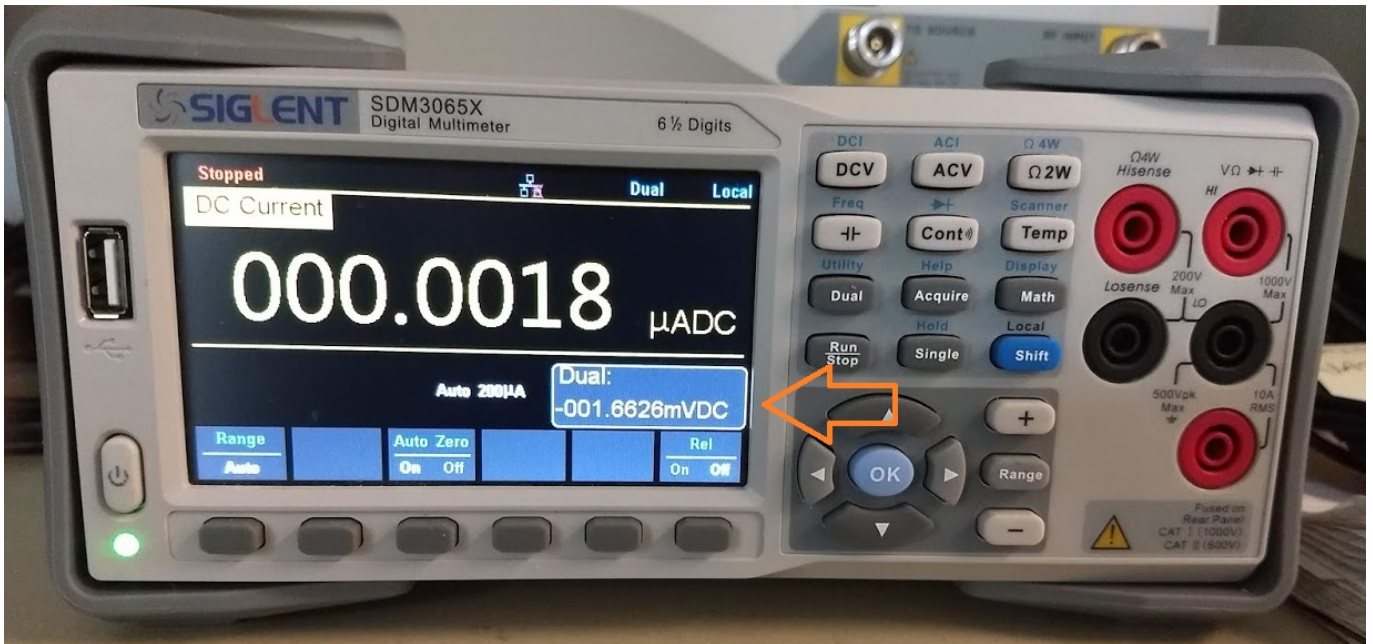

## SDM Dual Measurement Display Updated Text Size

February 01, 2021

The SIGLENT SDM3000 series of multimeters feature a dual measurement display that can show two measured values at the same time.

The dual-display size was optimized in the following firmware revisions: