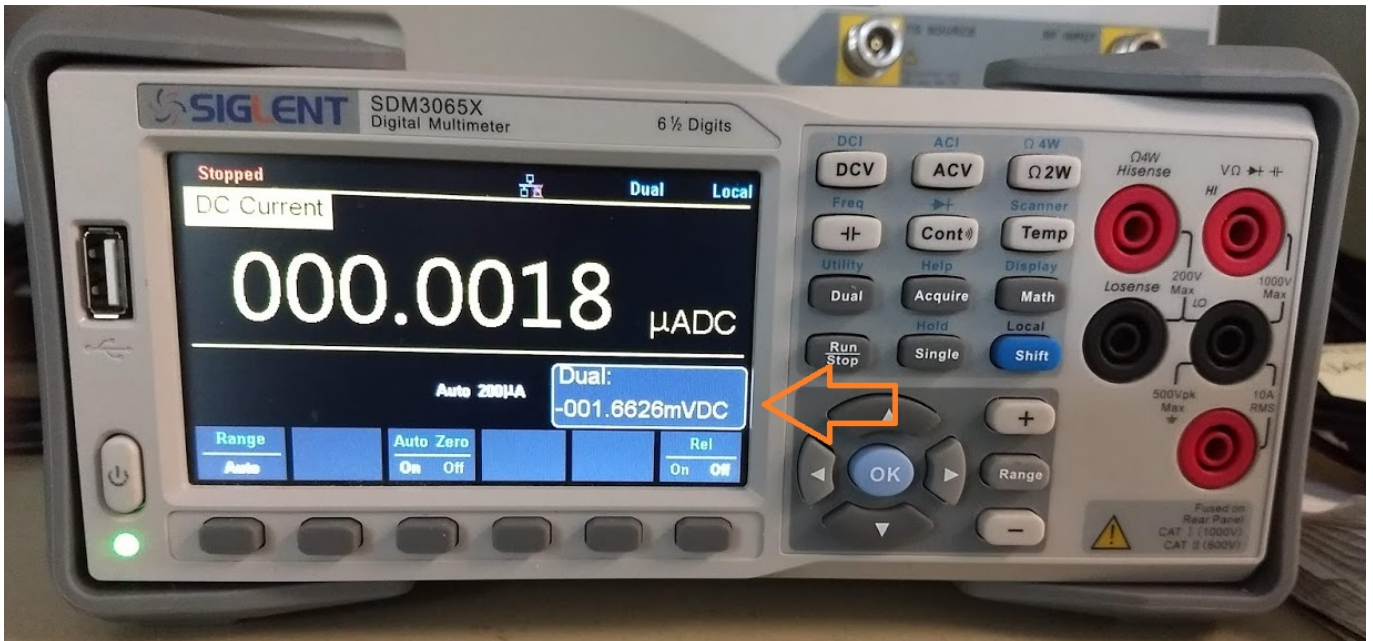

SDM Dual Measurement Display Updated Text Size

February 01, 2021

The SIGLENT SDM3000 series of multimeters feature a dual measurement display that can show two measured values at the same time.

The dual-display size was optimized in the following firmware revisions: