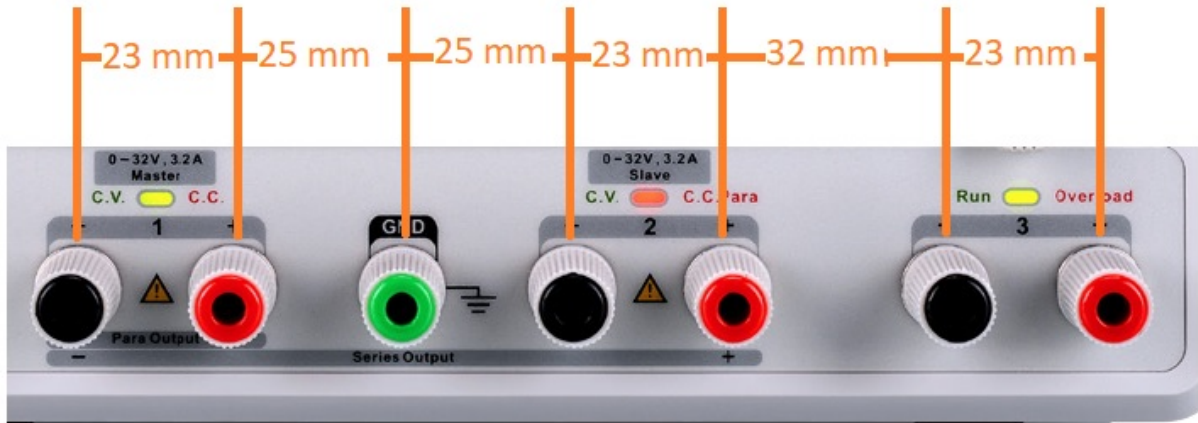

SPD3000C/X/X-E front panel banana dimensions

December 07, 2020

North American Headquarters

SIGLENT Technologies NA
6557 Cochran Rd Solon, Ohio 44139
Tel: 440-398-5800
Toll Free:877-515-5551
Fax: 440-399-1211
info@siglentna.com
www.siglentna.com