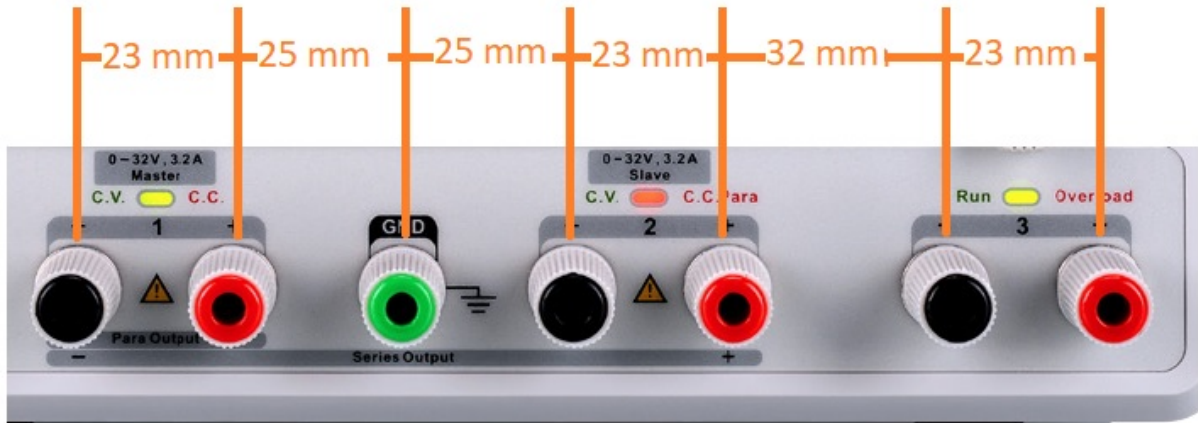

SPD3000C/X/X-E front panel banana dimensions

December 07, 2020

North American Headquarters

SIGLENT Technologies NA
6557 Cochran Rd Solon, Ohio 44139
Tel: 440-398-5800
Toll Free: 877-515-5551
Fax: 440-399-1211
info@siglent.com
www.siglentamerica.com/