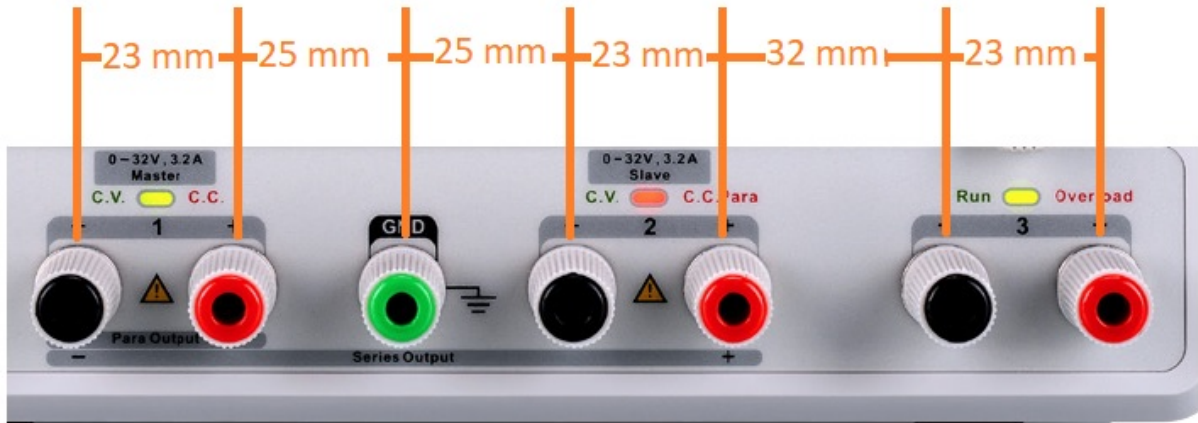

## SPD3000C/X/X-E front panel banana dimensions

December 07, 2020