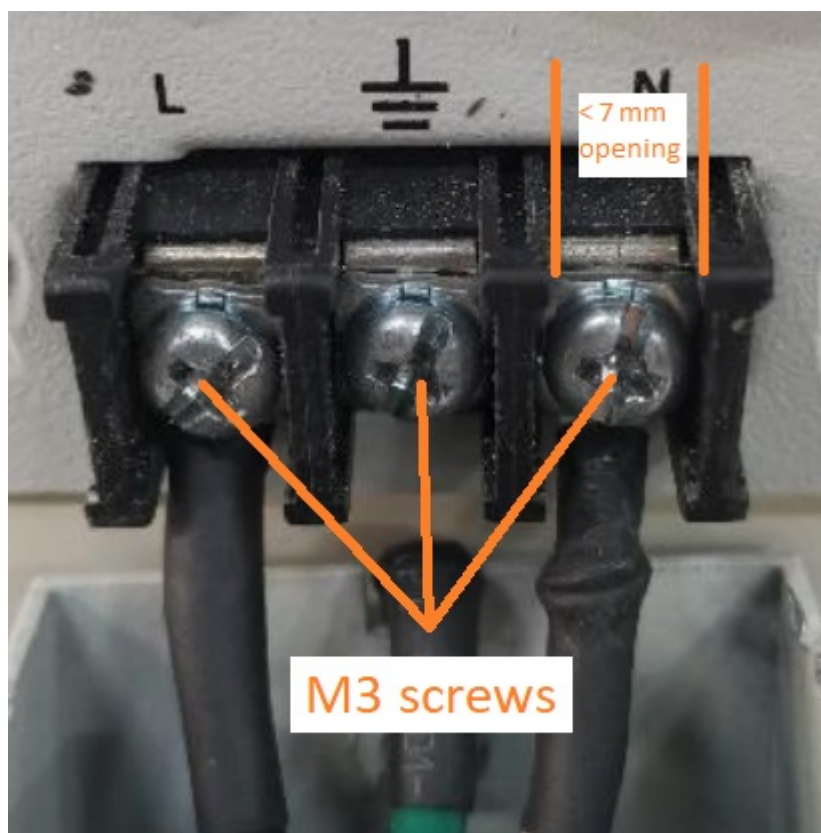

SPS input wiring details

September 07, 2022

North American Headquarters

SIGLENT Technologies NA
6557 Cochran Rd Solon, Ohio 44139
Tel: 440-398-5800
Toll Free: 877-515-5551
Fax: 440-399-1211
info@siglent.com
www.siglentamerica.com/