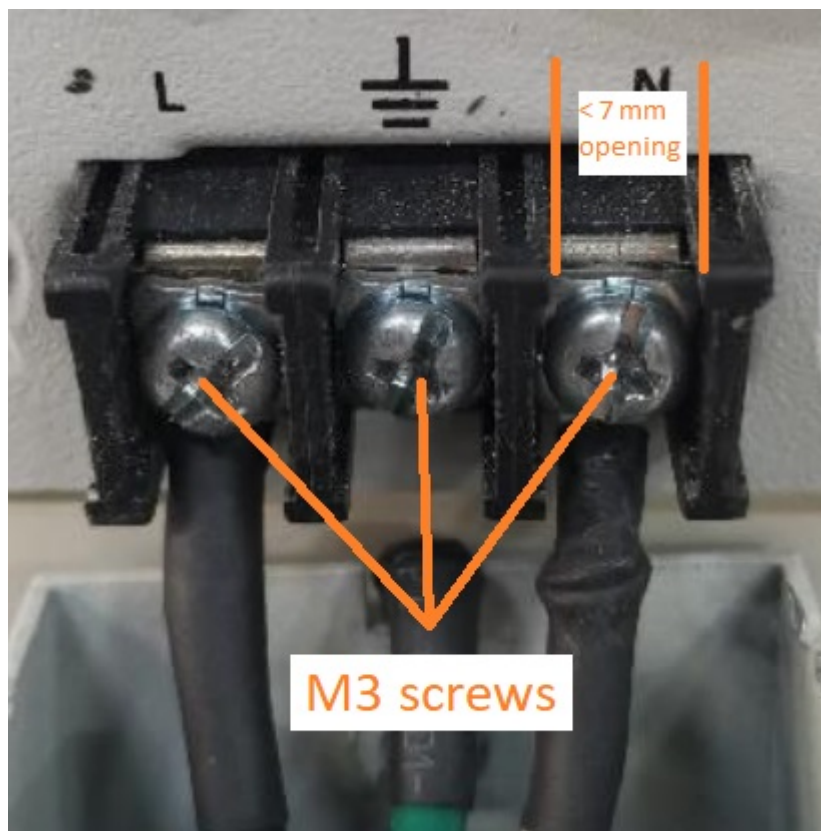

SPS input wiring details

September 07, 2022

North American Headquarters

SIGLENT Technologies NA
6557 Cochran Rd Solon, Ohio 44139
Tel: 440-398-5800
Toll Free: 877-515-5551
Fax: 440-399-1211
info@siglent.com
www.siglentamerica.com/