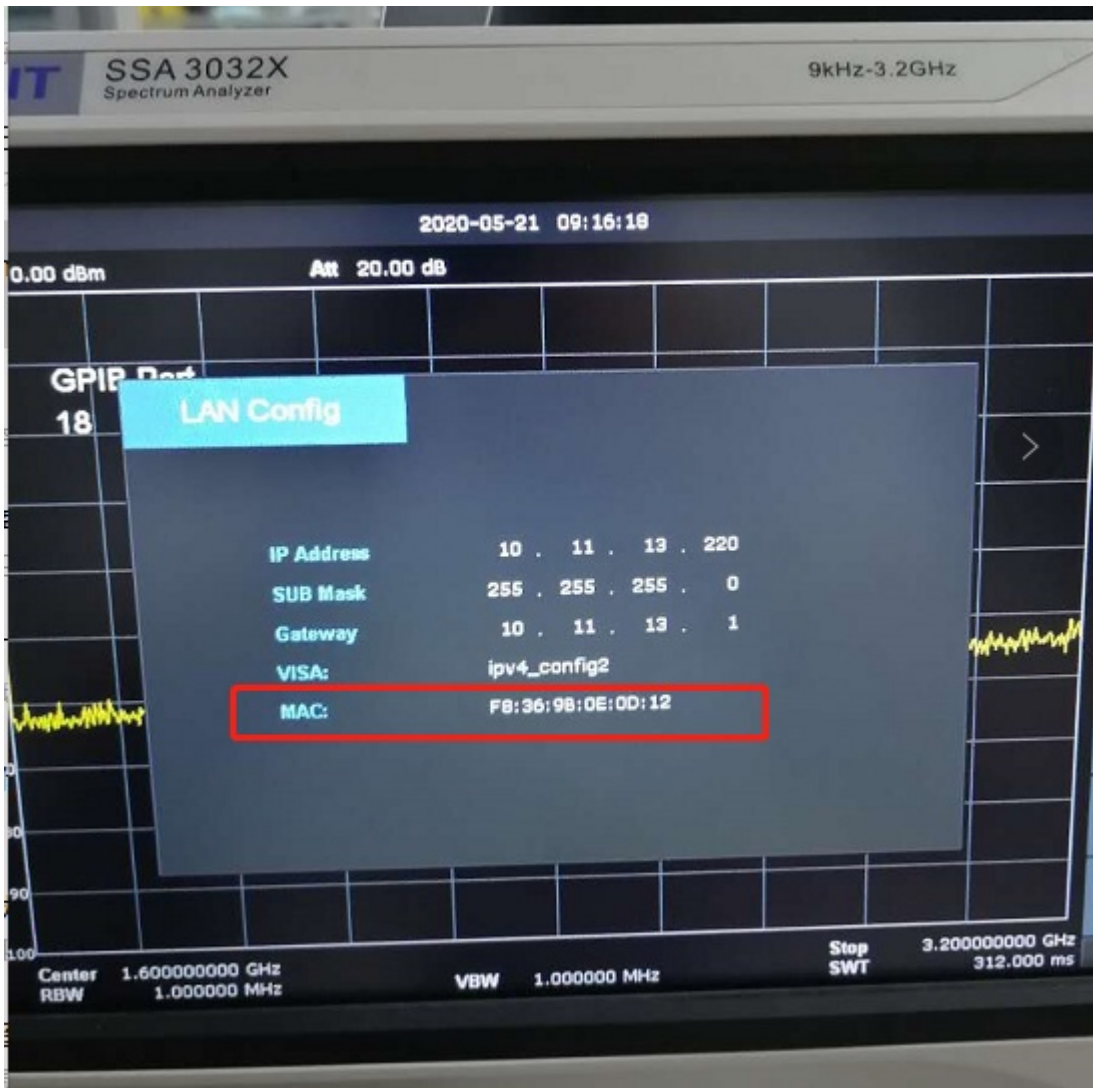

Where is the MAC address information for SSA3000X, SSA3000X Plus, SSA3000X-R, and SVA1000X?

May 21, 2020

The MAC address can be found on the LAN config interface.

Path: System-interface-LAN.

North American Headquarters