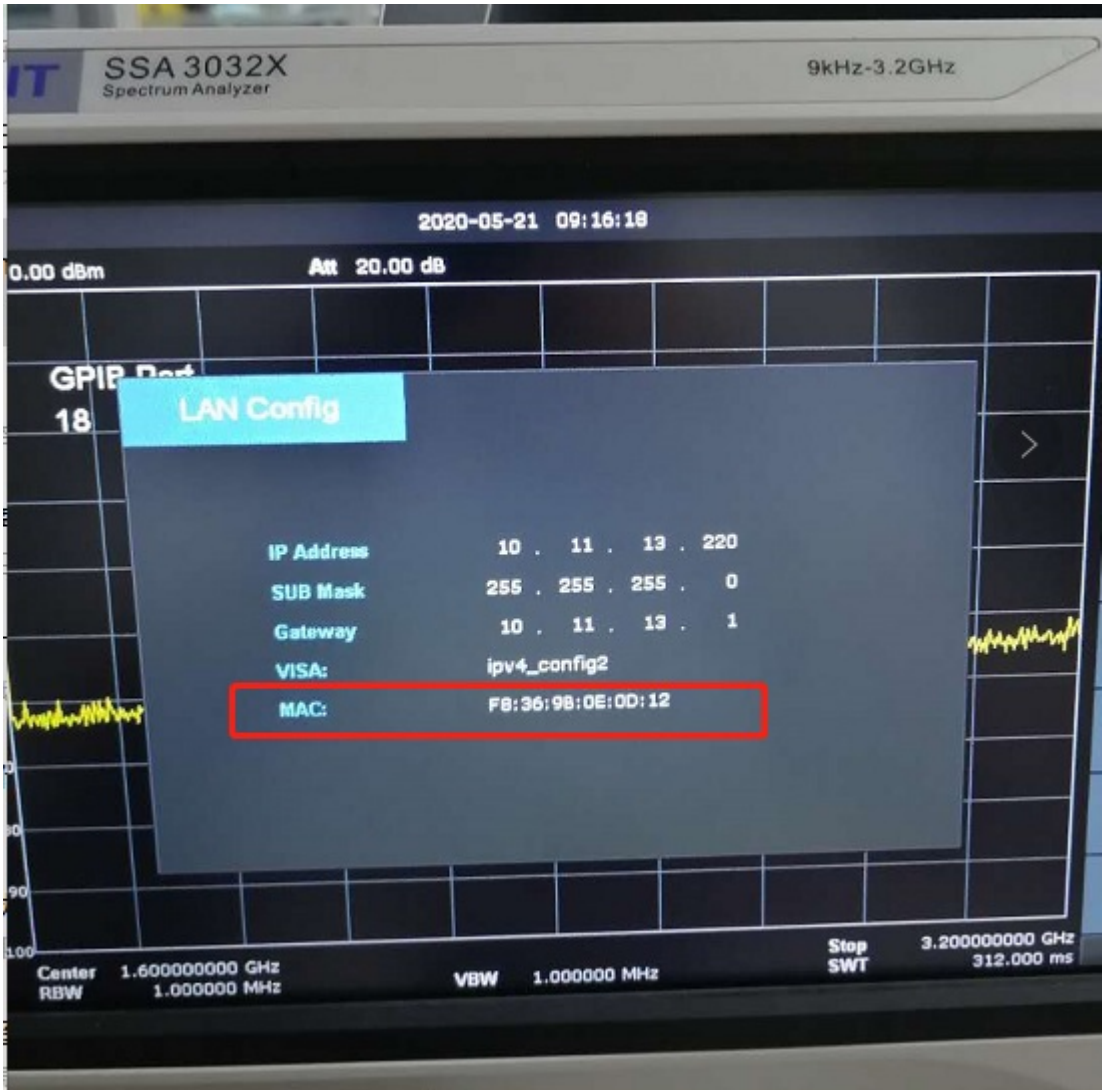

Where is the MAC address information for SSA3000X, SSA3000X Plus, SSA3000X-R, and SVA1000X?

May 21, 2020

The MAC address can be found on the LAN config interface.

Path: System-interface-LAN.

North American Headquarters